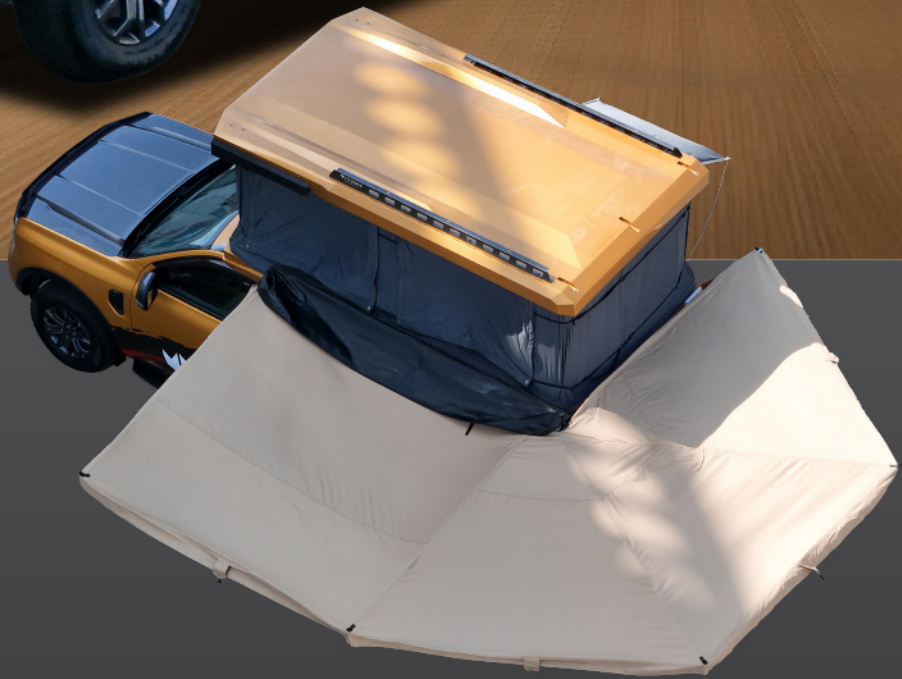

CARRYBOY POP-TOP : "Revolutionize Your Journey "

The Carryboy Pop-top camper is designed for outlanders who crave style and simplicity. With a sleek design, it's easy to set up and ready to go wherever your journey takes you.

Offering premium features at a tangible price, it's the perfect choice for adventurers looking for value and performance.

	CANOPY PACK	OUTLANDER PACK
CANOPY	Frp	Frp
	Frp roof	Frp roof
POP-TOP	Electric lifter	Electric lifter
	Bunk bed	Bunk bed
	Standard internal lighting with dim function	Fully dim
ELECTRIC SYSTEM	•	Build-in inverter 600w
	•	Socket outlet 12 dc/ 220 ac sets complete
	•	Aluminum shelf
	•	Stylish counter and drawer
	•	Long couch
BUILD-IN	•	Portable Toilet
	•	20 liter water tank / pump and shower
	•	Fridge(Apicool-T-50)
	207,500 thb	450,000 thb