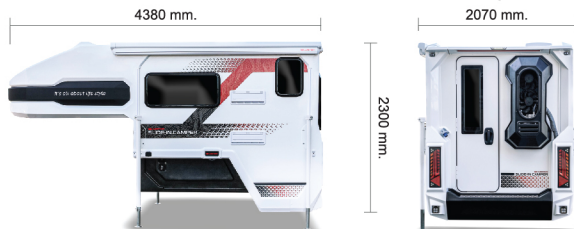

SMART BATTERY + SOLARCELL
(4800watt or 9600watt)

Electric Camper Jack

RV Smart System

Up to 5

80 liters
Fridge

Shower
hot water
service

Toilet

100 liters
Fresh water
35 liters
Grey water
2070 mm.