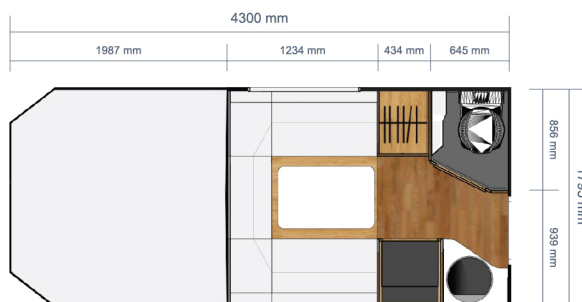

SMART BATTERY + SOLARCELL
(4800watt or 9600watt)

Electric Camper Jack

RV Smart System

Up to 5

80 liters
Fridge

Shower
hot water
service

Toilet

100 liters
Fresh water
35 liters
Grey water
2070 mm.