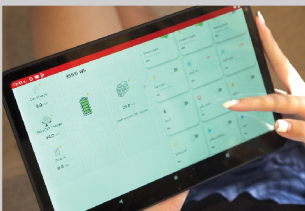

RV Smart System