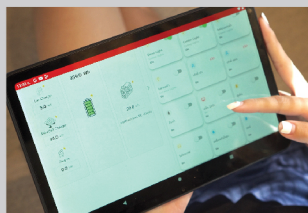

## SLIDE-ON OPTION

SMART BATTERY + SOLARCELL  
(4800watt or 9600watt)

Electric Camper Jack

RV Smart System

Up to 5

80 liters  
Fridge

Shower  
hot water  
service

Toilet