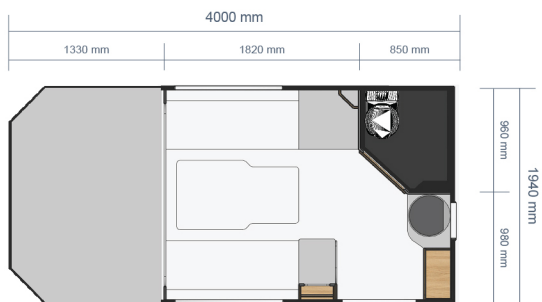

## SLIDE-ON OPTION

SMART BATTERY + SOLARCELL  
(4800watt or 9600watt)

Electric Camper Jack

RV Smart System

Up to 5

80 liters  
Fridge

Shower  
hot water  
service

Toilet